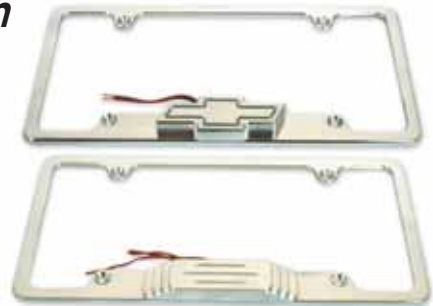

Polished Billet License Plate Frame

\$99.95

Dazzle everyone with this billet license plate frame. Highly polished, this piece will draw attention from everyone. Includes third brake light on the frame.
 C980017 each **99.95**

Billet Aluminum License Plate Frames With Tag Lights

STARTING AT

\$39.95

These billet aluminum frames are either ball-milled or have the Chevy Bow-Tie. Each plate includes lights for your tags.

CH22188	bow-tie - brushed.....	each	39.95
CH22189	bow-tie - polished.....	each	44.95
CH22190	ball milled - brushed.....	each	39.95
CH22191	ball milled - polished.....	each	49.95