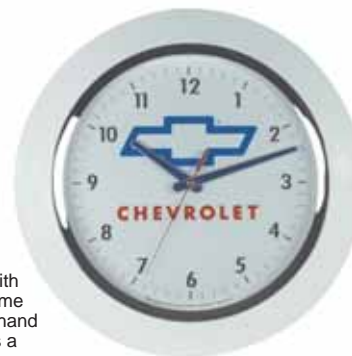

Chevrolet Red, White, & Blue Wall Clock

NEW!

$29.95

This clock is 13-1/2" X 1-1/2" with a white plastic case and a chrome plated bezel. Features a three-hand quartz movement, and includes a three-year warranty.

- CH25902 ..... each 29.95